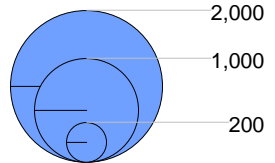

# Washington and Surrounding Counties 2000 Commuting Patterns

Number of Workers Commuting from Washington County

Number of Workers Commuting to Washington County

**19,935 Non-Commuters**

**19,935** Washington County Residents Working in Washington County