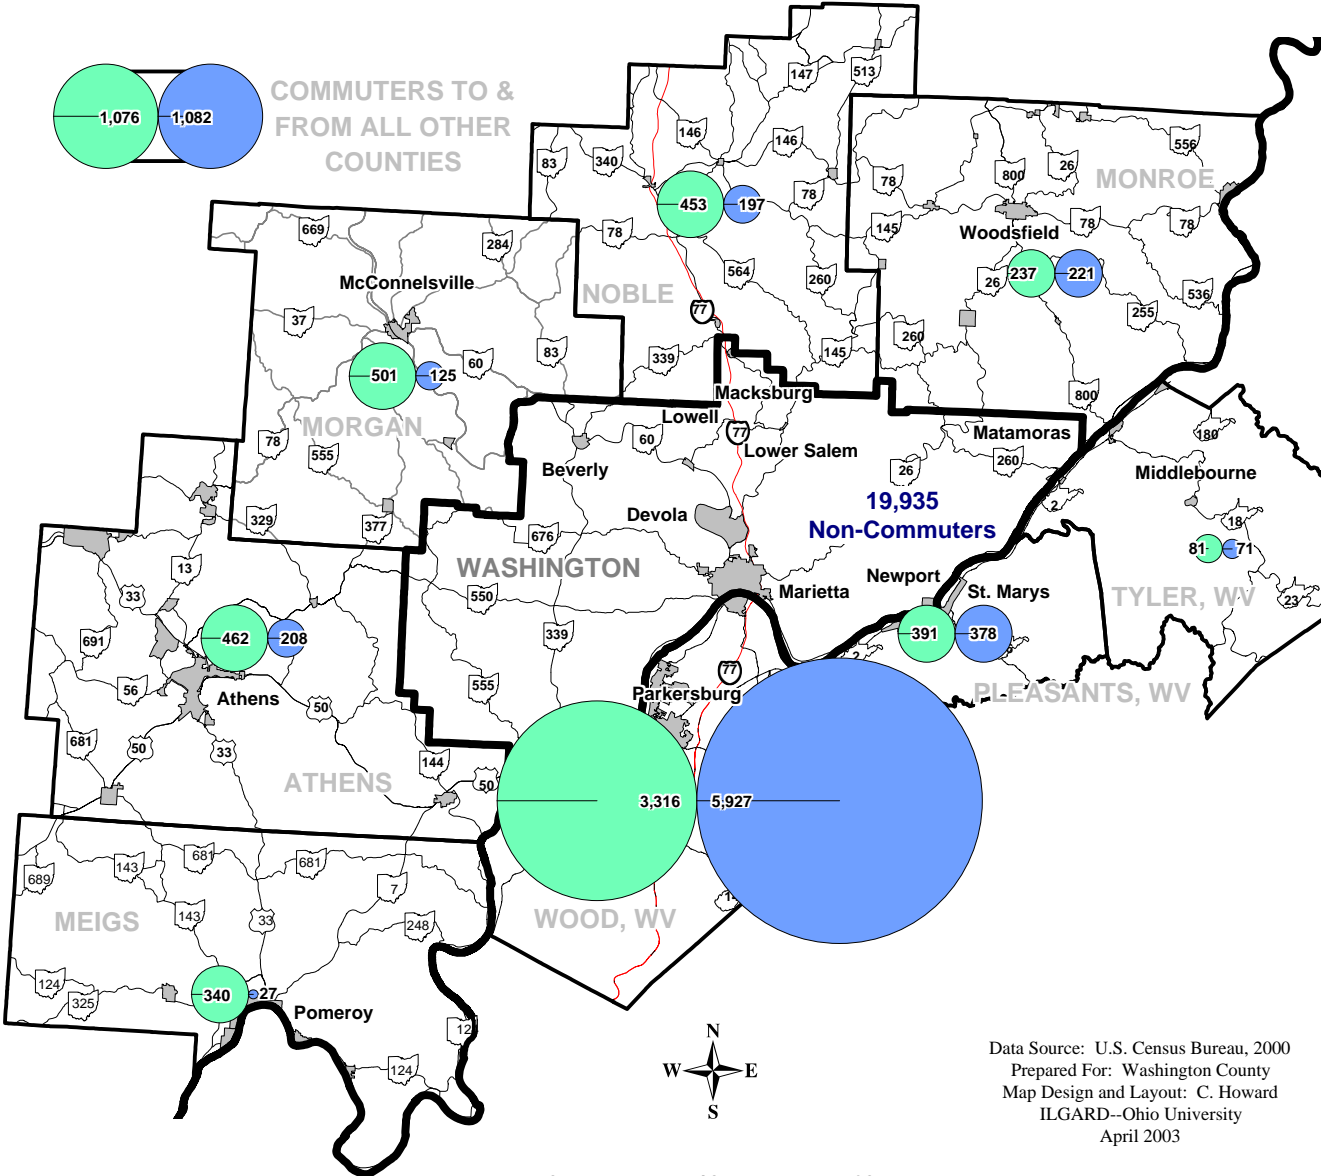

# Washington and Surrounding Counties 2000 Commuting Patterns

Number of Workers Commuting from Washington County

Number of Workers Commuting to Washington County

**19,935 Non-Commuters**

**19,935** Washington County Residents Working in Washington County

**71% of Workers Do Not Commute**

Data Source: U.S. Census Bureau, 2000  
 Prepared For: Washington County  
 Map Design and Layout: C. Howard ILGARD--Ohio University  
 April 2003